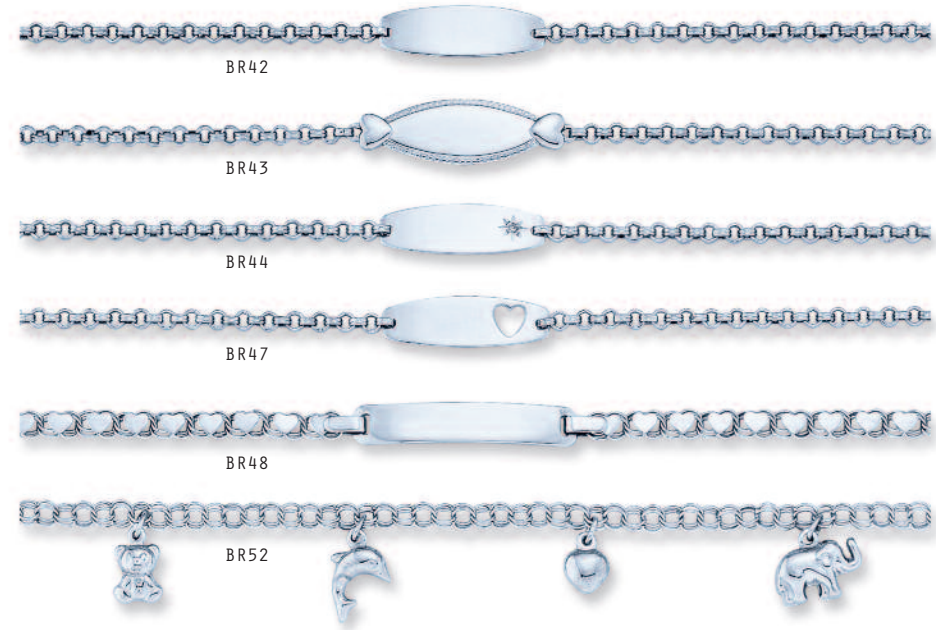

Silver
Jewish
Charms

Silver Discs
ID Bracelets
Key Rings