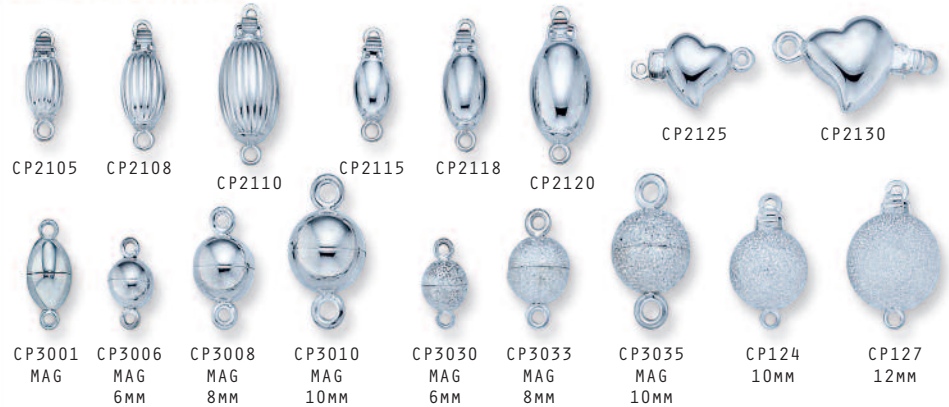

CR246 CR246 CR250 DIAMOND CR250 DIAMOND CR214 DIAMOND CR214 DIAMOND

CR5055 CR5055 CR5050 CR5050 CR244 CR244 CR4 CR4

CR5060 CR5060 CR5065 CR5065

DP1210ZY CZ DP1212ZY CZ DP1214ZY CZ DP1216ZY CZ DP1226ZY CZ DP1218ZY CZ DP1200ZY CZ

HK237 HK239 PN128 CM1232 C305 C306

DP1202ZW CZ CM1640 CM1642 DP1205ZY CZ CM1455 C1088

CR280 CR1020 CR1035 CR1025 CR1030

CR1055 CR1150 CR109 CR1040 CR1050

14kt
Charms
And
Crosses

Silver
Locketts

Silver And
Gold Filled
Baby
And Teen
Bangles

Silver
 Jewish
 Charms

Silver Discs
 ID Bracelets
 Key Rings

Silver
 Clasps
 CZ Clasps
 CZ Spacers

Silver
 Findings

Silver Chains

A. HERSCHLAG INC. – FINDINGS

41 West 47th Street N.Y.C., NY 10036
(212) 921-2660 • Toll Free: (800) 223-6885 • (877) AHFINDS
Fax: (212) 921-2747 • Toll Free Fax: (877) 921-2747
website: www.hfindings.com • e-mail: info@hfindings.com