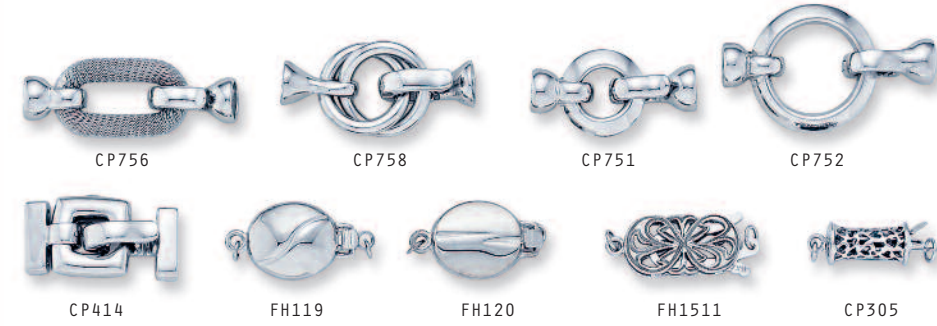

Diamonds by the Yard

All chains are available in 14k white, some are available in 14k yellow.

TABLE OF CONTENTS

Alpha Backs.....	5	Initials.....	Inside Front Cover
Bails.....	3,23	Jewish Stars.....	7,13,20
Bangles.....	19	Lobster Claws.....	2,3
Beads.....	3	Locketts.....	11,18
Bracelets.....	13,21	Pearl Caps.....	3,23
Chains.....	12,13,24	Semi Mounts.....	10
Charms.....	17	Settings.....	5
Clasps.....	2,3	Shanks.....	10
Cluster Earrings.....	4,6,7	Shepherd Hooks.....	9
Cluster Pendants.....	6,7	Silver Chains.....	24
Crosses.....	16,17	Silver Clasps.....	22,23
Diamonds By The Yard.....	1	Silver Discs.....	21
Ear Wires.....	Inside Front Cover, 8,9	Silver Findings.....	23
Earrings.....	14,15	Silver Key Rings.....	21
Earring Jackets.....	6	Silver Locketts.....	18
Enhancers.....	3,23	Solder.....	Inside Back Cover
Friction Nuts & Posts.....	5,23	Stud Earrings.....	4
Heart Pendants.....	7,13	Tube Settings.....	1
Hinged Hoops For Diamonds.....	8,9	Wire.....	Inside Back Cover

**New
Clasps**

Clasps
 Pearl Caps
 Pearl Enhancers
 Pearl Pendants
 Pearl Cage

New Style Studs

DS960 .18, 17-.005
DS961 .25, 19-.005
DS963 .50, 22-.005
DS964 .75, 24-.005
DS965 1.0, 26-.005

DS970 .25, 9-.005
DS971 .35, 9-.005
DS972 .50, 12-.005
DS973 .75, 15-.005
DS974 1.0, 15-.005