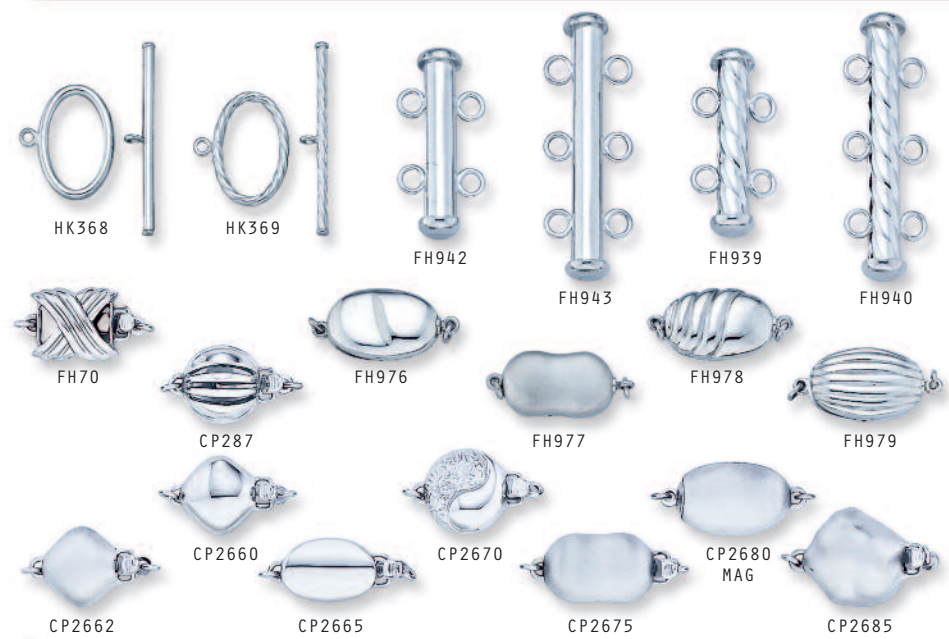

HK237 HK239 PN128 CM1232 C305 C306

DP1202ZW CZ CM1640 CM1642 DP1205ZY CZ CM1455 C1088

CR280 CR1020 CR1035 CR1025 CR1030

CR1055 CR1150 CR109 CR1040 CR1050

14kt
Charms
And
Crosses

Silver
Locketts

Silver And
Gold Filled
Baby
And Teen
Bangles

Silver
 Jewish
 Charms

Silver Discs
 ID Bracelets
 Key Rings

Silver
 Clasps
 CZ Clasps
 CZ Spacers

Silver
 Findings

Silver Chains

A. HERSCHLAG INC. – FINDINGS

41 West 47th Street N.Y.C., NY 10036
(212) 921-2660 • Toll Free: (800) 223-6885 • (877) AHFINDS
Fax: (212) 921-2747 • Toll Free Fax: (877) 921-2747
website: www.hfindings.com • e-mail: info@hfindings.com