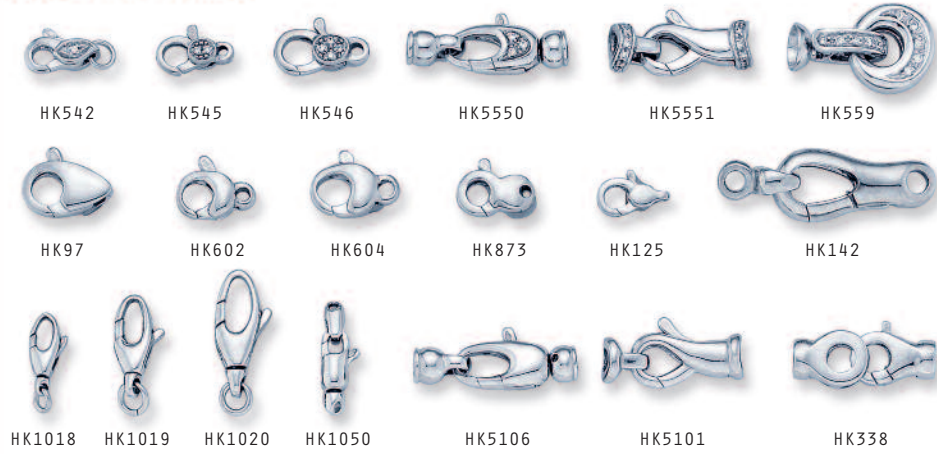

Diamonds by the Yard

All chains are available in 14k white, some are available in 14k yellow.

TABLE OF CONTENTS

Alpha Backs.....	5	Initials.....	Inside Front Cover
Bails.....	3,23	Jewish Stars.....	7,13,20
Bangles.....	19	Lobster Claws.....	2,3
Beads.....	3	Locketts.....	11,18
Bracelets.....	13,21	Pearl Caps.....	3,23
Chains.....	12,13,24	Semi Mounts.....	10
Charms.....	17	Settings.....	5
Clasps.....	2,3	Shanks.....	10
Cluster Earrings.....	4,6,7	Shepherd Hooks.....	9
Cluster Pendants.....	6,7	Silver Chains.....	24
Crosses.....	16,17	Silver Clasps.....	22,23
Diamonds By The Yard.....	1	Silver Discs.....	21
Ear Wires.....	Inside Front Cover, 8,9	Silver Findings.....	23
Earrings.....	14,15	Silver Key Rings.....	21
Earring Jackets.....	6	Silver Locketts.....	18
Enhancers.....	3,23	Solder.....	Inside Back Cover
Friction Nuts & Posts.....	5,23	Stud Earrings.....	4
Heart Pendants.....	7,13	Tube Settings.....	1
Hinged Hoops For Diamonds.....	8,9	Wire.....	Inside Back Cover

**New
Clasps**

Clasps
 Pearl Caps
 Pearl Enhancers
 Pearl Pendants
 Pearl Cage

New Style Studs

DS960 .18, 17-.005
DS961 .25, 19-.005
DS963 .50, 22-.005
DS964 .75, 24-.005
DS965 1.0, 26-.005

DS970 .25, 9-.005
DS971 .35, 9-.005
DS972 .50, 12-.005
DS973 .75, 15-.005
DS974 1.0, 15-.005