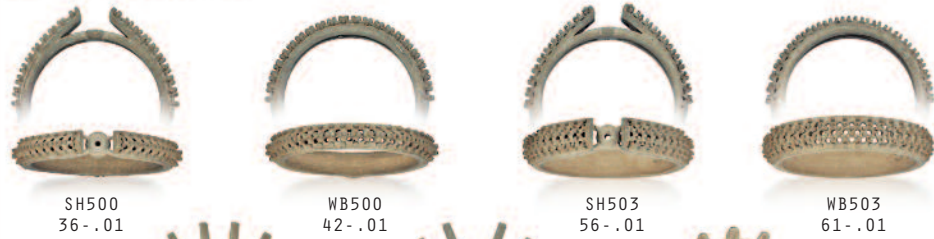

EW490
14-.005

EW492
32-.005

New Ear Wires and Lever Backs

** (ALL DIAMOND COUNTS ARE PER PAIR)

Shanks &
Semi
Mounts

SH500 36-.01 WB500 42-.01 SH503 56-.01 WB503 61-.01

WB480 12-.03 SH480 10-.03 SIZE 6 SIZE 7
 WB481 12-.05 SH481 10-.05 WB5536 29-.03 WB5537 30-.03
 WB482 8-.07 SH482 6-.07 WB5506 20-.10 WB5507 21-.10
 WB483 7-.10 SH483 6-.10 WB5516 18-.15 WB5517 19-.15
 WB484 7-.15 SH484 6-.15 WB5526 16-.25 WB5527 17-.25
 WB485 7-.20 SH485 6-.20

WB474 23-.005 SH474 44-.005 SH358 WB454 20-.01
 WB475 19-.01 SH475 36-.01
 WB476 17-.015 SH476 32-.015

WB456 31-.015 SH454 20-.01 SH465 8-.015, 8-.01, 2-.005 SH490 14-.015
 SH456 16-.02 SH466 4-.03, 8-.02, 2-.005 SH491 14-.02
 SH457 12-.03 SH467 4-.05, 6-.03, 2-.01 SH492 12-.03
 SH458 12-.05 SH493 10-.05