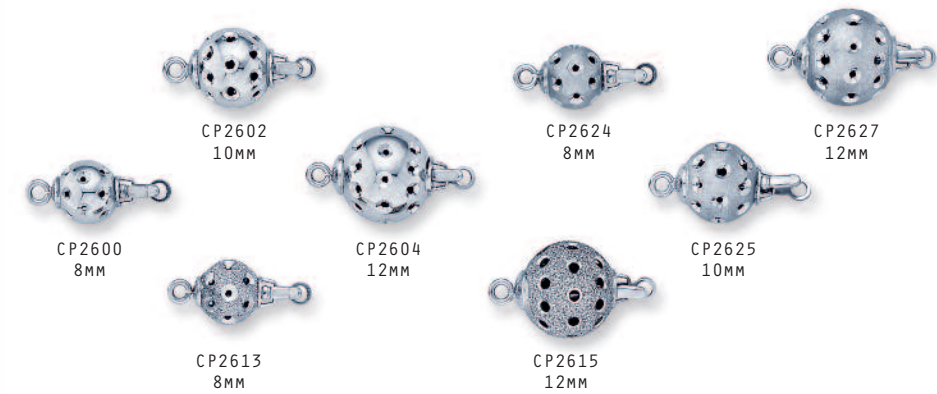

Diamonds by the Yard

All chains are available in 14k white, some are available in 14k yellow.

TABLE OF CONTENTS

Alpha Backs.....	5	Initials.....	Inside Front Cover
Bails.....	3,23	Jewish Stars.....	7,13,20
Bangles.....	19	Lobster Claws.....	2,3
Beads.....	3	Locketts.....	11,18
Bracelets.....	13,21	Pearl Caps.....	3,23
Chains.....	12,13,24	Semi Mounts.....	10
Charms.....	17	Settings.....	5
Clasps.....	2,3	Shanks.....	10
Cluster Earrings.....	4,6,7	Shepherd Hooks.....	9
Cluster Pendants.....	6,7	Silver Chains.....	24
Crosses.....	16,17	Silver Clasps.....	22,23
Diamonds By The Yard.....	1	Silver Discs.....	21
Ear Wires.....	Inside Front Cover, 8,9	Silver Findings.....	23
Earrings.....	14,15	Silver Key Rings.....	21
Earring Jackets.....	6	Silver Locketts.....	18
Enhancers.....	3,23	Solder.....	Inside Back Cover
Friction Nuts & Posts.....	5,23	Stud Earrings.....	4
Heart Pendants.....	7,13	Tube Settings.....	1
Hinged Hoops For Diamonds.....	8,9	Wire.....	Inside Back Cover

**New
Clasps**

Clasps
 Pearl Caps
 Pearl Enhancers
 Pearl Pendants
 Pearl Cage

New Style Studs

DS960 .18, 17-.005
DS961 .25, 19-.005
DS963 .50, 22-.005
DS964 .75, 24-.005
DS965 1.0, 26-.005

DS970 .25, 9-.005
DS971 .35, 9-.005
DS972 .50, 12-.005
DS973 .75, 15-.005
DS974 1.0, 15-.005